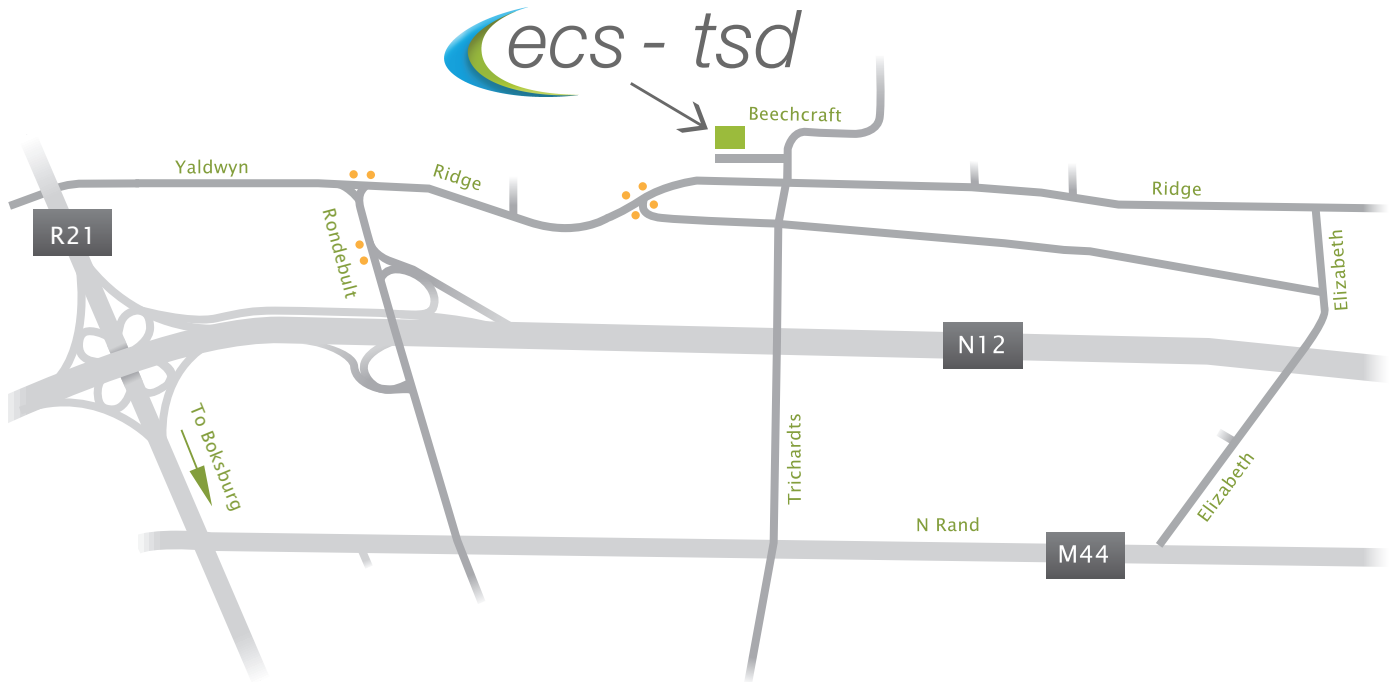

DIRECTIONS FROM O.R TAMBO INTERNATIONAL AIRPORT:

- Take the R21 South towards Boksburg.
- After you pass Emperor's Palace, keep left and take the N12 towards Witbank.
- Keep left and before getting onto the N12, take the Rondebult Road turnoff.
- At the first traffic light, turn right. At the second set of traffic lights, turn right again into Ridge Road.
- Carry on straight over the next traffic light, then turn left into Beechcraft Road.
- Turn left into Grippen Road
- The entrance to Oaklane Office Park is on the right hand side at the end of Grippen.